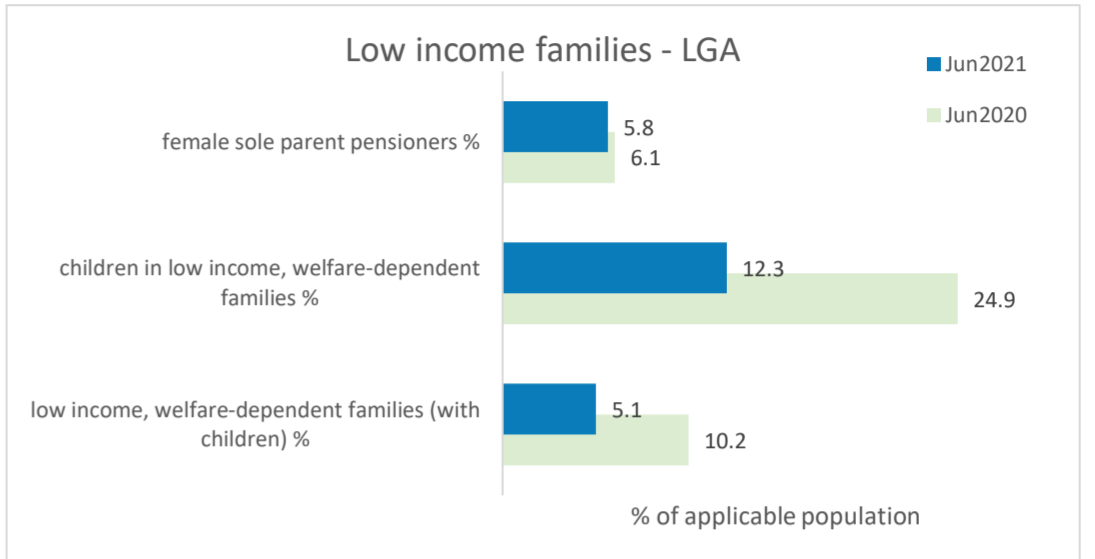

# Murrumbidgee LHD Income Support - Department of Social Services data June 2021

Filter data by LGA - LGA will appear green.  
 Data are percentages by LGA - data cannot be totalled for more than one area.  
 Lake Cargelligo is part of Lachlan LGA

Coronavirus Supplement payments and the introduction of Job Keeper payments have affected unemployment rates reported, this has also affected the number of low income families and is noted to have reduced the poverty rate in 2021