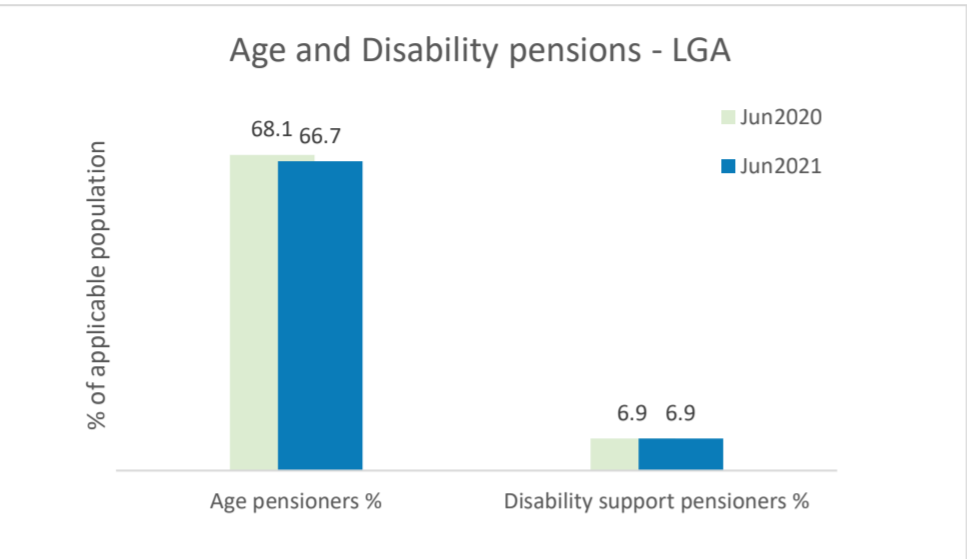

# Murrumbidgee LHD Income Support - Department of Social Services data June 2021

Filter data by LGA - LGA will appear green.  
 Data are percentages by LGA - data cannot be totalled for more than one area.  
 Lake Cargelligo is part of Lachlan LGA

Coronavirus Supplement payments and the introduction of Job Keeper payments have affected unemployment rates reported, this has also affected the number of low income families and is noted to have reduced the poverty rate in 2021