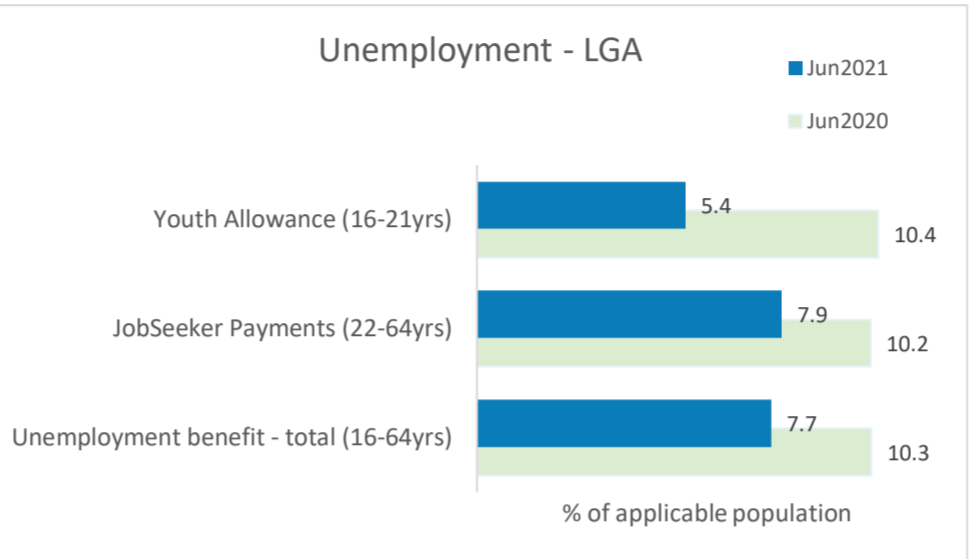

# Murrumbidgee LHD Income Support - Department of Social Services data June 2021

Filter data by LGA - LGA will appear green.  
 Data are percentages by LGA - data cannot be totalled for more than one area.  
 Lake Cargelligo is part of Lachlan LGA

Coronavirus Supplement payments and the introduction of Job Keeper payments have affected unemployment rates reported, this has also affected the number of low income families and is noted to have reduced the poverty rate in 2021