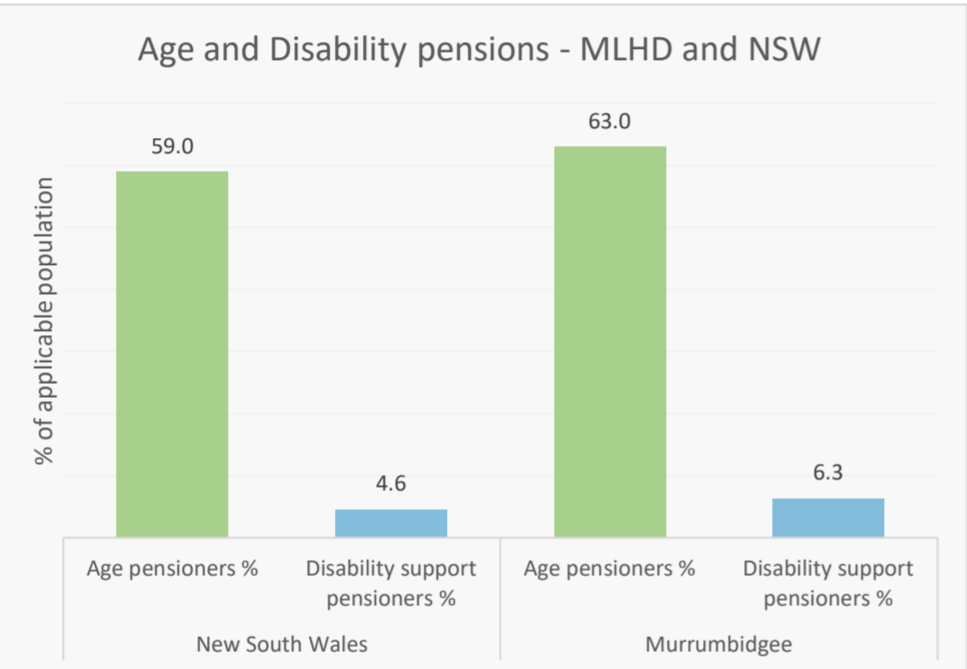

# Murrumbidgee LHD Income Support - Department of Social Services data June 2021

Filter data by LGA - LGA will appear green.  
 Data are percentages by LGA - data cannot be totalled for more than one area.  
 Lake Cargelligo is part of Lachlan LGA

Coronavirus Supplement payments and the introduction of Job Keeper payments have affected unemployment rates reported, this has also affected the number of low income families and is noted to have reduced the poverty rate in 2021