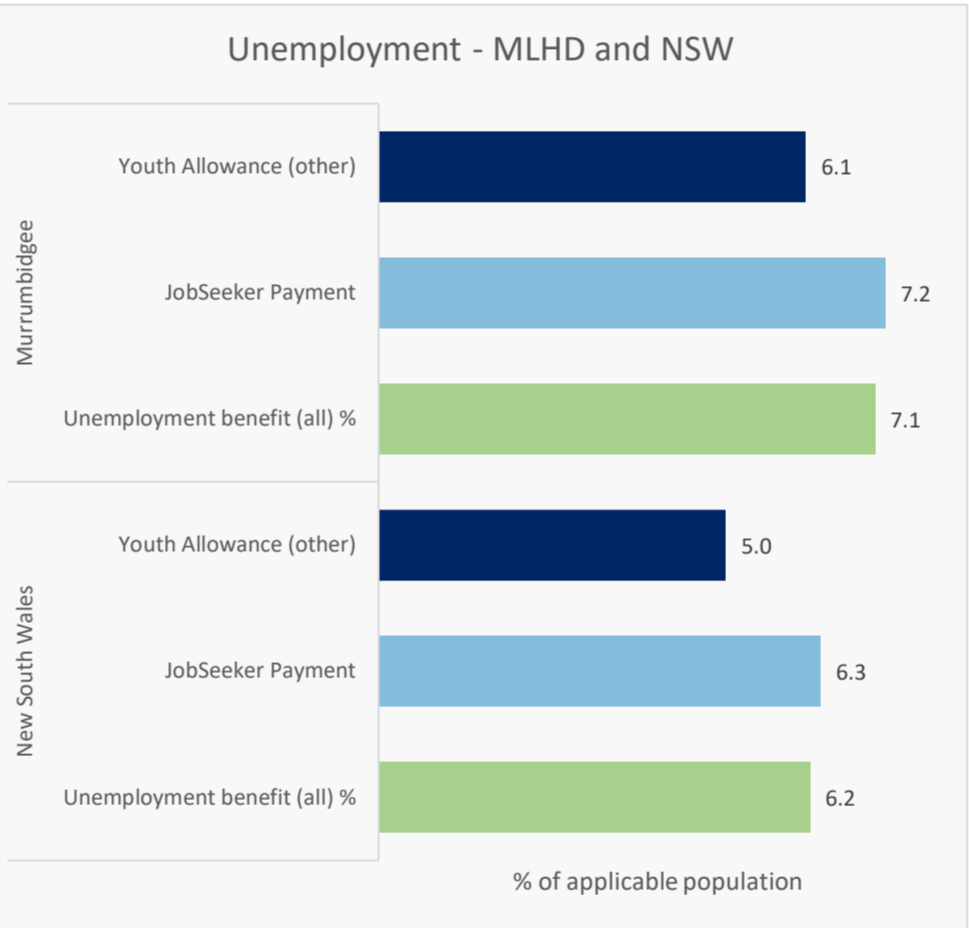

# Murrumbidgee LHD Income Support - Department of Social Services data June 2021

Filter data by LGA - LGA will appear green.  
 Data are percentages by LGA - data cannot be totalled for more than one area.  
 Lake Cargelligo is part of Lachlan LGA

Coronavirus Supplement payments and the introduction of Job Keeper payments have affected unemployment rates reported, this has also affected the number of low income families and is noted to have reduced the poverty rate in 2021